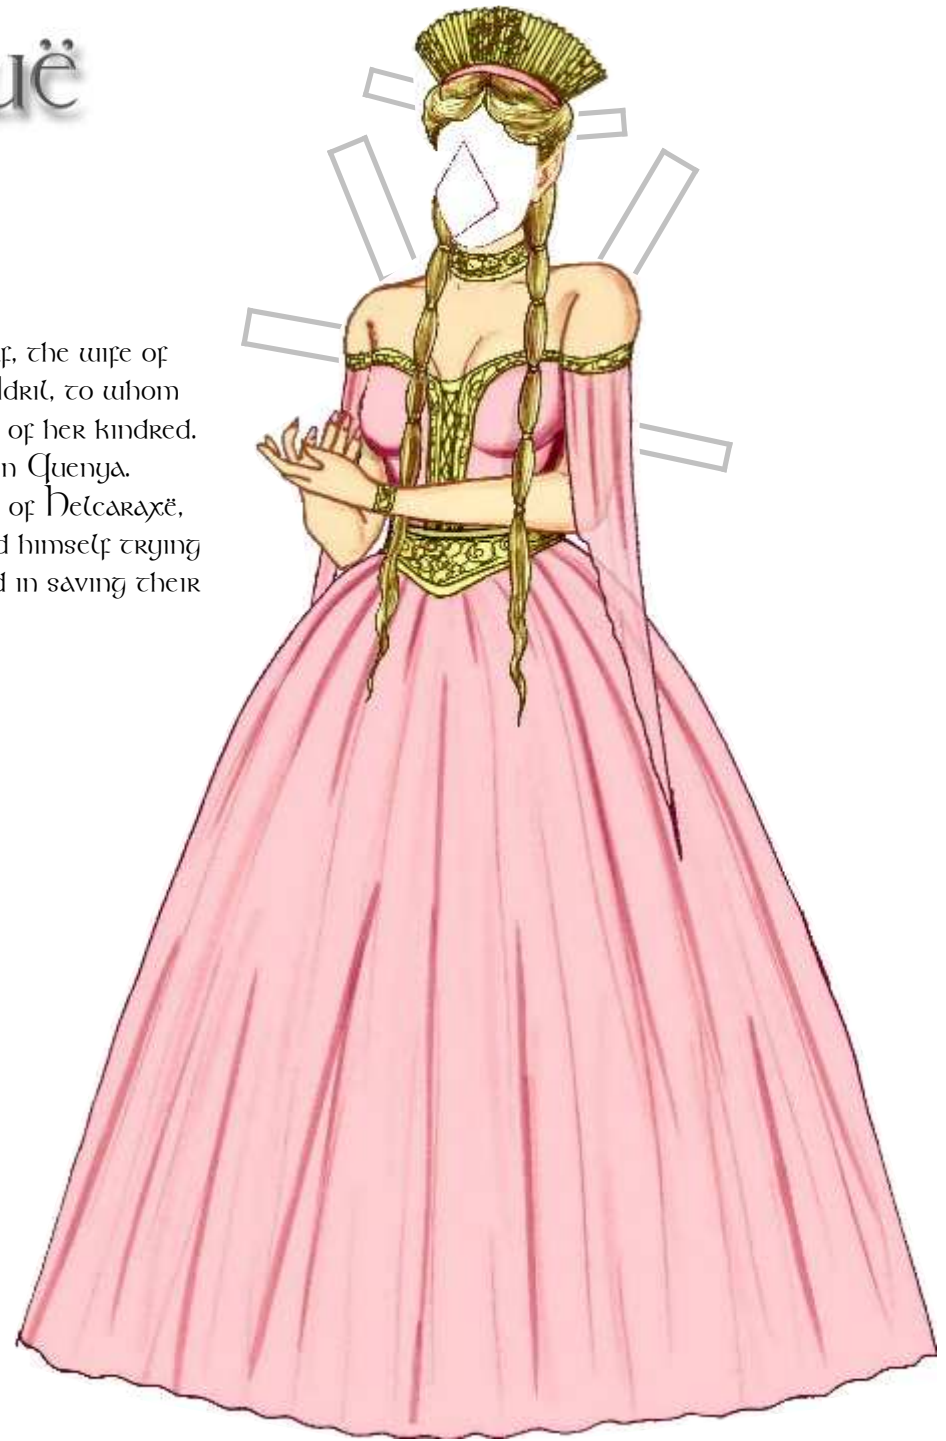

Elenwë

Elenwë was a Vanyarin Elf, the wife of Turgon and the mother of Idril, to whom she passed on the golden hair of her kindred.

Her name means "Star" in Quenya.

She died during the crossing of Helcaraxë, while Turgon almost perished himself trying to save her, but only succeeded in saving their daughter.

Elenwë and Turgon

Elenwë perishes in the dangerous journey over the grinding ice of the Helcaraxë