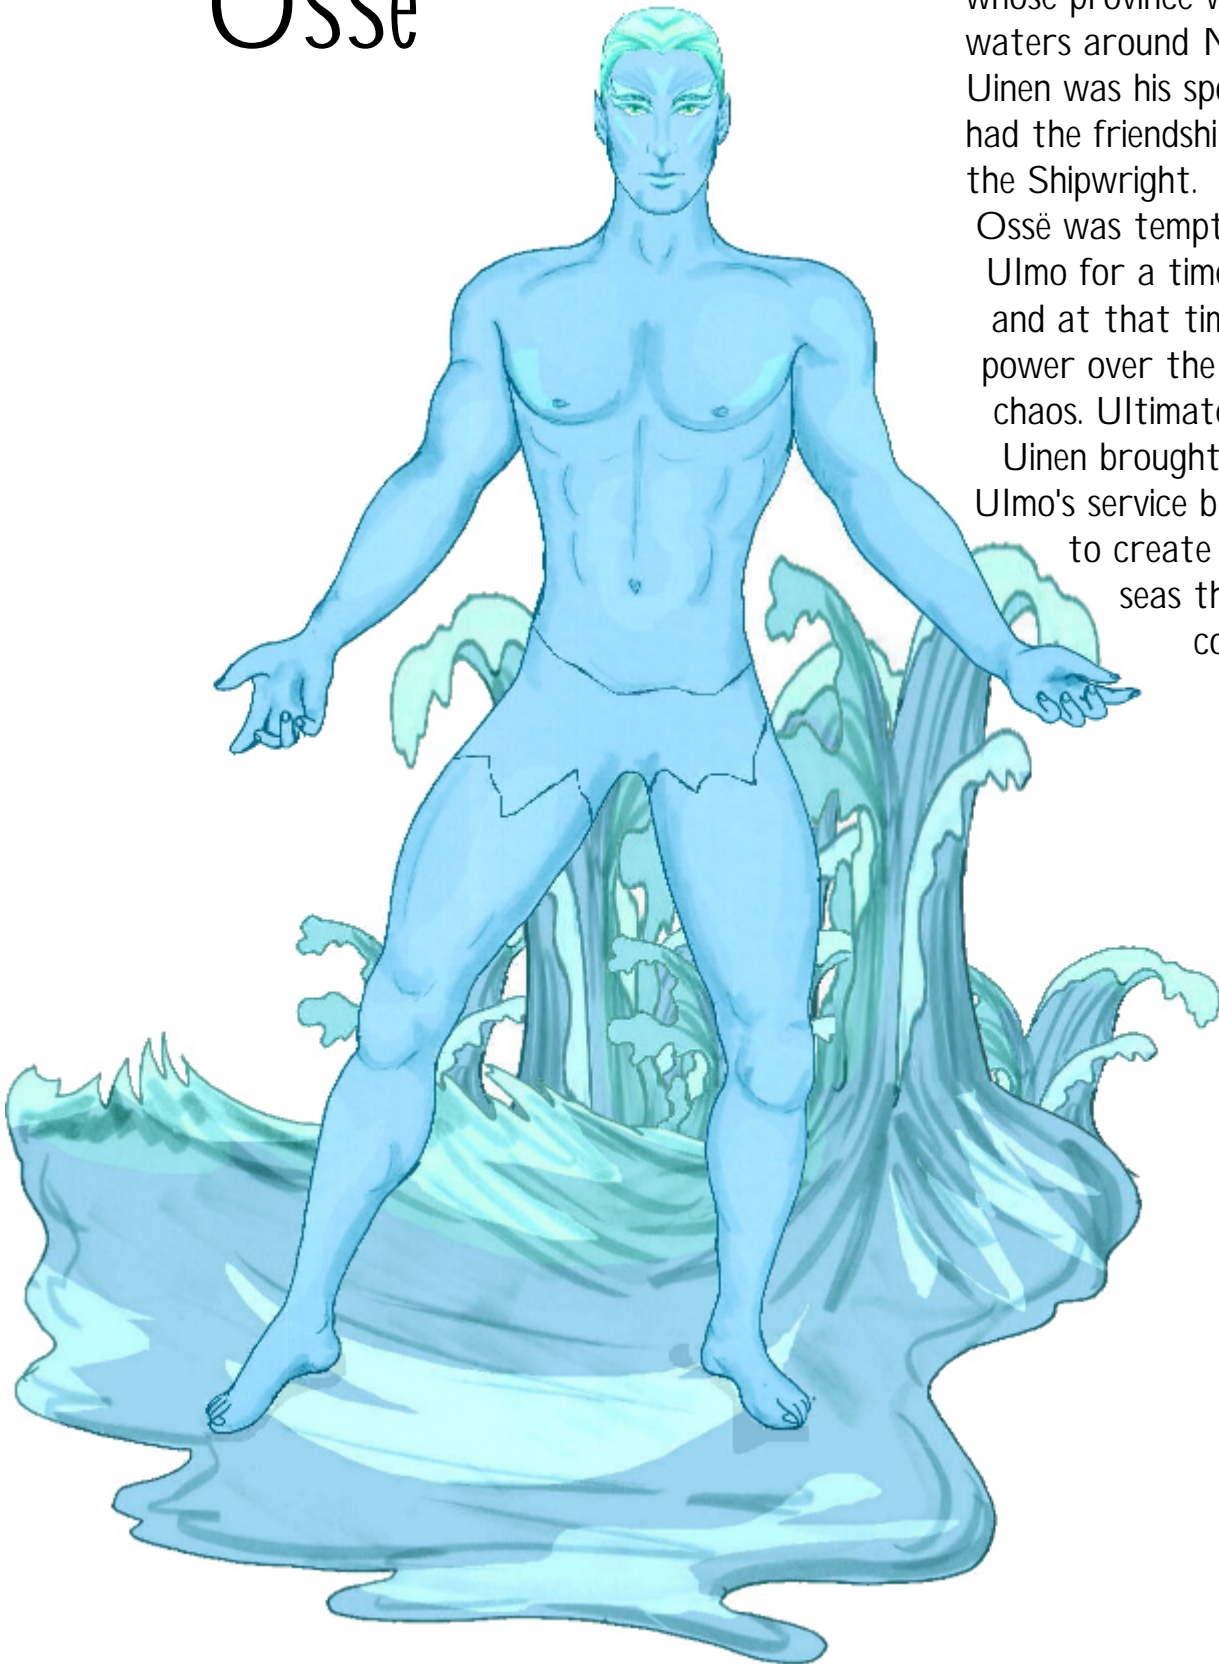

Ossë

A Maia, the vassal of Ulmo, whose province was the coastal waters around Middle-earth. Uinen was his spouse, and he had the friendship of Círdan the Shipwright.

Ossë was tempted away from Ulmo for a time by Melkor, and at that time he used his power over the sea to create chaos. Ultimately his spouse Uinen brought him back to Ulmo's service but he still liked to create disquiet on the seas that only Uinen could passify

Ossè summons the waves

All artwork © to Margaret Fleming - Characters, quotes etc © to their original owners