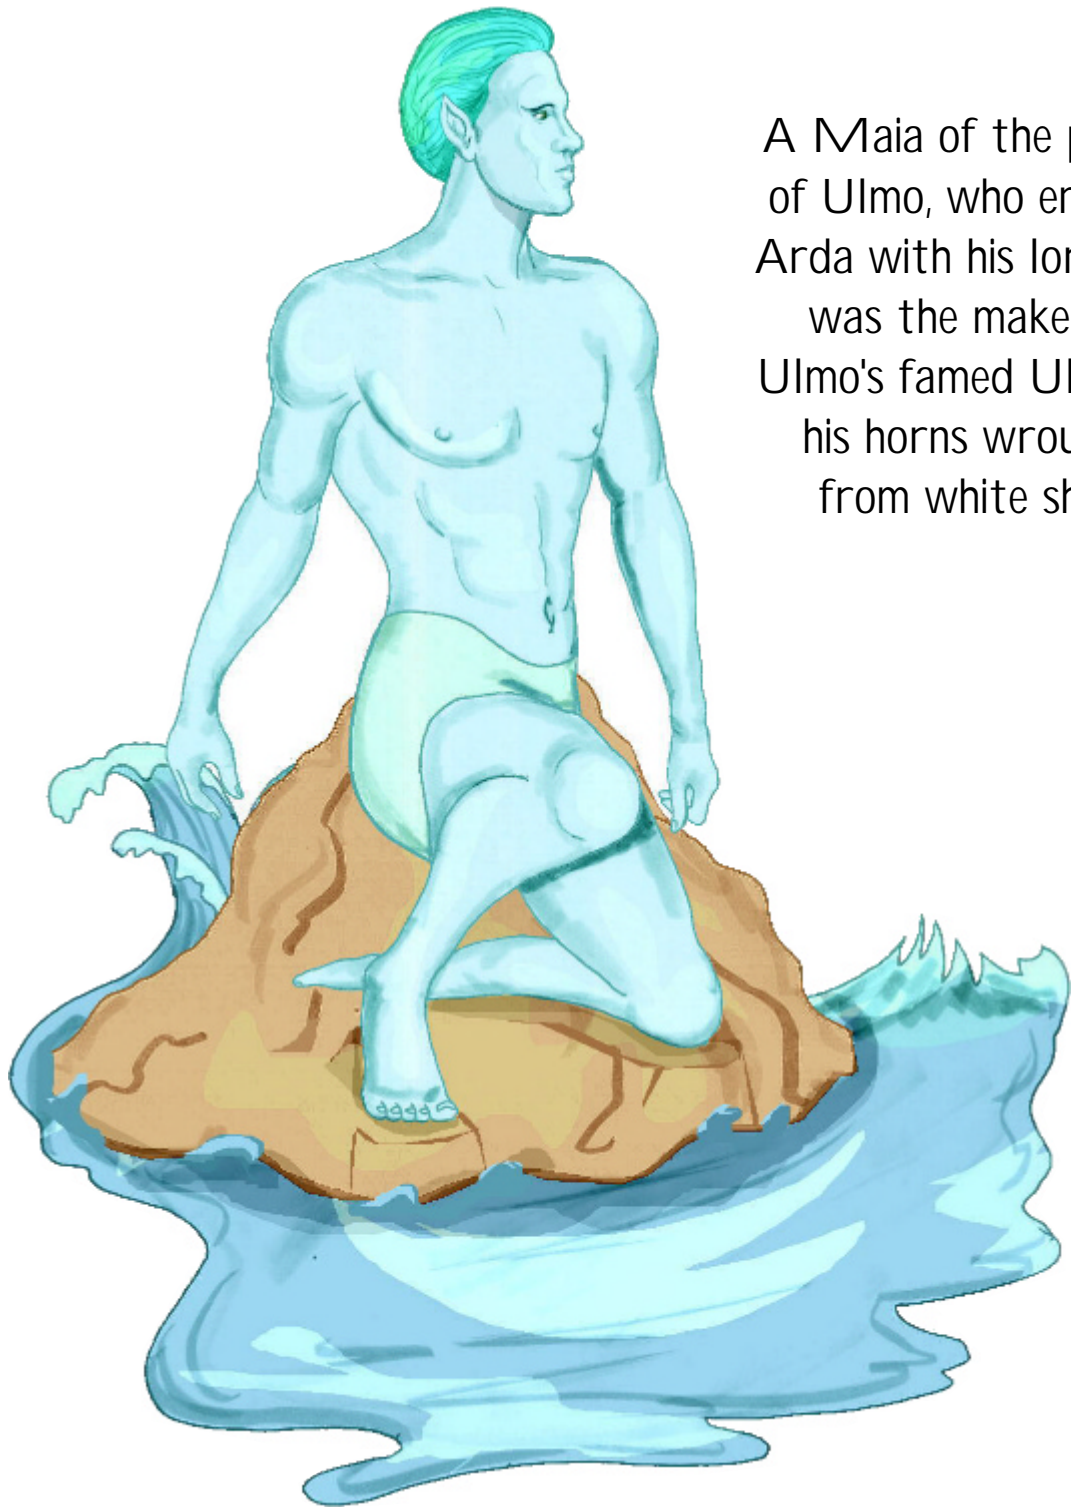

Salmar

A Maia of the people of Ulmo, who entered Arda with his lord, and was the maker of Ulmo's famed Ulumúri, his horns wrought from white shell.

The maker of the
Ulumúri,

All artwork © to Margaret Fleming - Characters, quotes etc © to their original owners